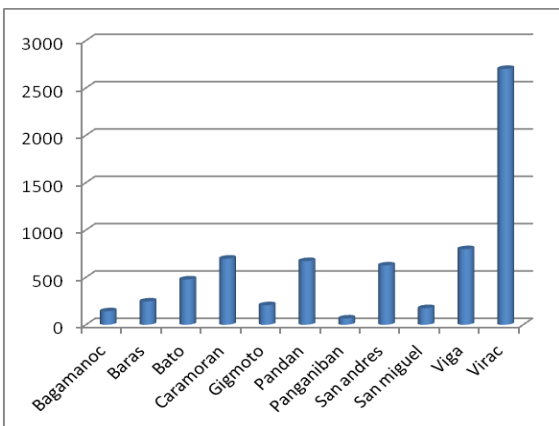

Figure 1: Age-group of Mother during Child's Birth: January – December 2014

Of the total 6, 808 registered births in the province of Catanduanes most were born from a mother aged 20 to 24 wherein it contributed 29 percent of the total child birth or 1,968.

Mothers at aged 25 to 29 came in second contributing 1, 598 child birth or 23 percent.

Figure 2. Registered Child Birth per Municipality

Virac with 2, 701 registered births from January-December 2014 or almost 40 percent of the total.

The municipalities of Viga, Caramoran and Pandan ranked in second, third and fourth respectively. These three municipalities mentioned contributed 32 percent of total child birth. Panganiban (Payo) contributed the least with 66 recorded births or only 1 percent.