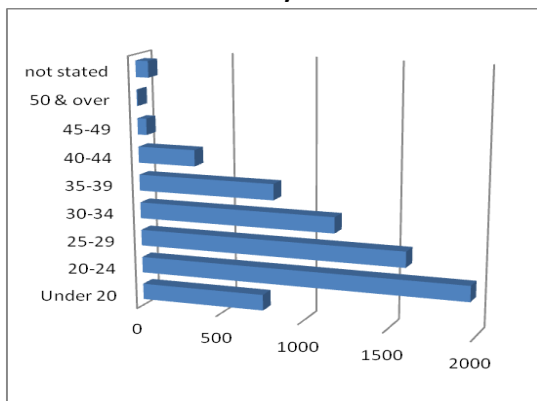

Figure 1: Age-group of Mother during Child's Birth: January – December 2014

Of the total 6, 808 registered births in the province of Catanduanes most were born from a mother aged 20 to 24 wherein it contributed 29 percent of the total child birth or 1,968.

Mothers at aged 25 to 29 came in second contributing 1, 598 child birth or 23 percent.

Figure 2. Registered Child Birth per Municipality

Virac with 2, 701 registered births from January-December 2014 or almost 40 percent of the total.

The municipalities of Viga, Caramoran and Pandan ranked in second, third and fourth respectively. These three municipalities mentioned contributed 32 percent of total child birth. Panganiban (Payo) contributed the least with 66 recorded births or only 1 percent.