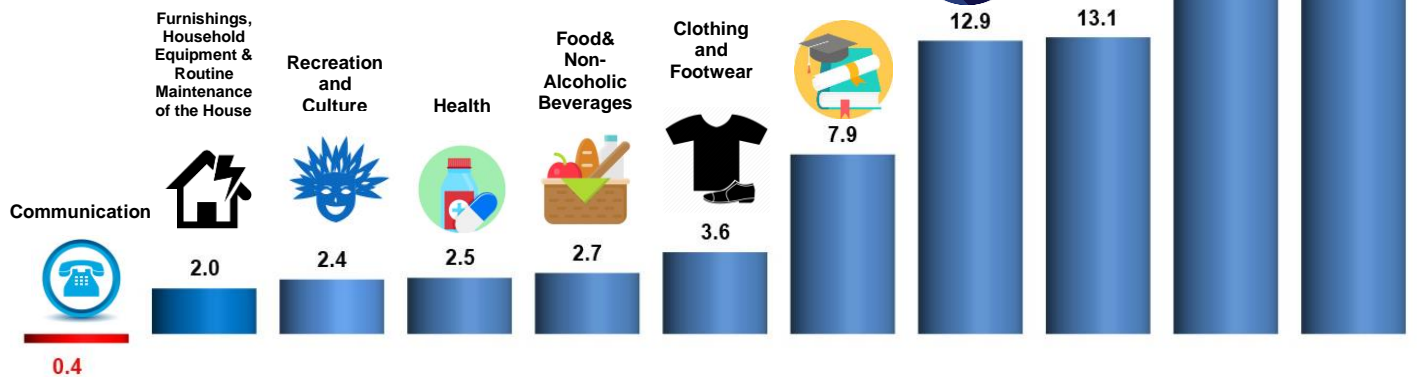

CATANDUANANES IN FIGURES

JUNE 2020 INFLATION RATE AND CPI

6.8%

If you pay Php 60.00 for a bottle of alcoholic beverages in June 2019 and if the average prices went up by 6.8% after a year's time, you will need Php 64.08 to pay the same type of alcoholic beverages in June 2020.

INFLATION RATE - the annual rate of change or the year-on-year change in average retail prices.

Alcoholic Beverages & Tobacco

Year-on-Year

By Commodity Group, June 2020, in percent

June 2019	100.9	119.6	116.6	113.3	122.8	119.4	72.1	115.4	114.1	100.2	167.2
June 2020	100.5	122	119.4	116.1	126.1	123.7	77.8	130.3	129	118.4	200