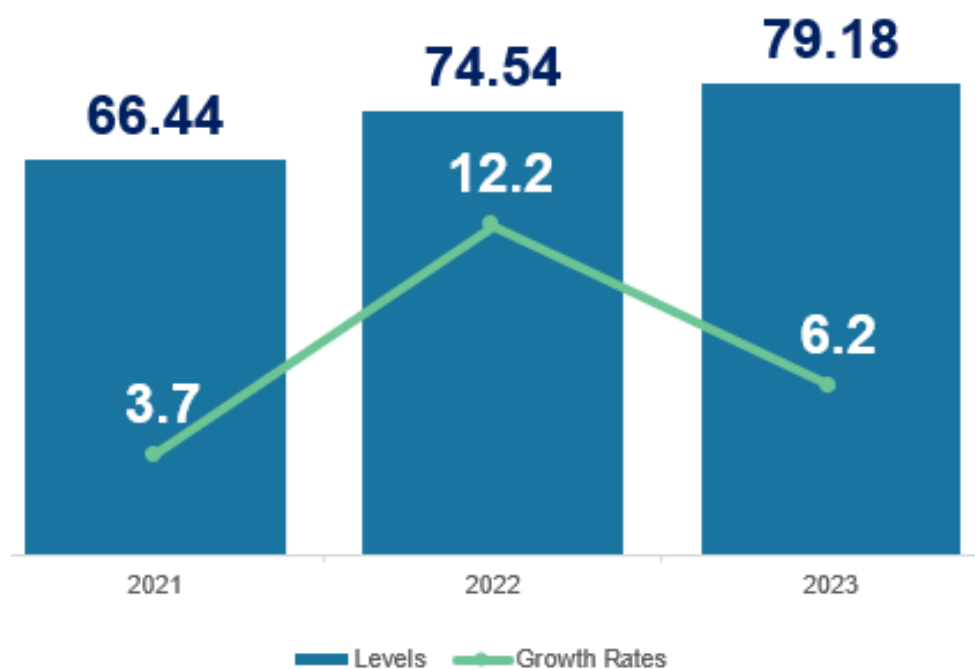

PRESS RELEASE

Sorsogon's Economy Posted 6.2 Percent Growth in 2023

Date of Release: 09 December 2024
Reference No. 2024-31

The economy of Sorsogon grew by 6.2 percent in 2023 from its 2022 level, slower than the 12.2 percent growth in the previous year. This represents an increase in the value of Gross Domestic Product (GDP) from PhP 74.54 billion in 2022 to PhP 79.18 billion in 2023. (Figure 1)

Figure 1. Gross Domestic Product of Sorsogon
In Term of Levels (in Billion PhP) and Growth Rates (in Percent)
At Constant 2018 Prices, 2021 to 2023

Source: Philippine Statistics Authority

Among the 16 industries, major contributors to the growth of the province were Construction with 11.0 percent growth, Transportation and storage with 15.5 percent growth, and Financial and insurance activities with 13.2 percent growth .(Table 1)