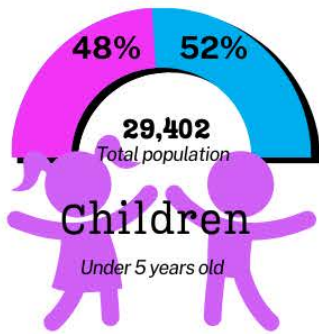

Reference No: 2025-02-144-IG

Total Population

as of 01 May 2020

132,709

Female

139,170

Male

SEX RATIO
100:105

AGE-SEX PYRAMID

LITERACY

BIRTH STATISTICS

EMPLOYMENT

(33,404 females vs 67,154 males)

Out of 181,276 total population aged 15 years and over were engaged in a gainful activity during the 12 months preceding the census