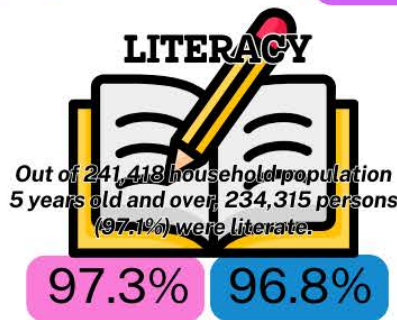

Reference No: 2025-02-144-IG

Total Population

as of 01 May 2020

132,709

Female

139,170

Male

SEX RATIO
100:105

AGE-SEX PYRAMID

LITERACY

BIRTH STATISTICS

EMPLOYMENT

(33,404 females vs 67,154 males)

Out of 181,276 total population aged 15 years and over were engaged in a gainful activity during the 12 months preceding the census