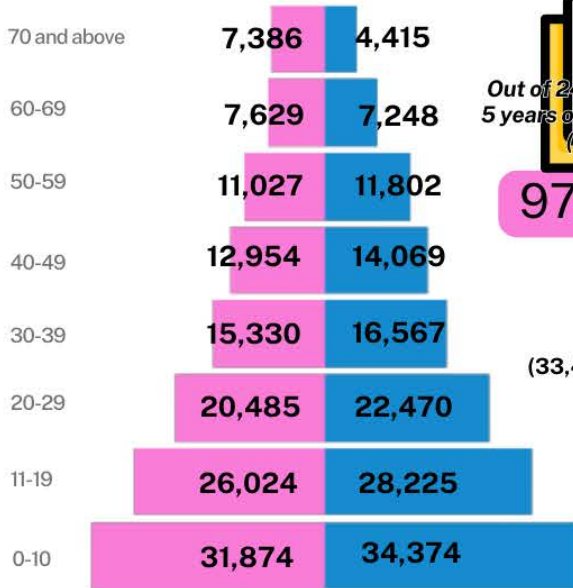

Reference No: 2025-02-144-IG

Total Population

as of 01 May 2020

132,709

Female

139,170

Male

SEX RATIO
100:105

AGE-SEX PYRAMID

LITERACY

BIRTH STATISTICS

EMPLOYMENT

(33,404 females vs 67,154 males)

Out of 181,276 total population aged 15 years and over were engaged in a gainful activity during the 12 months preceding the census