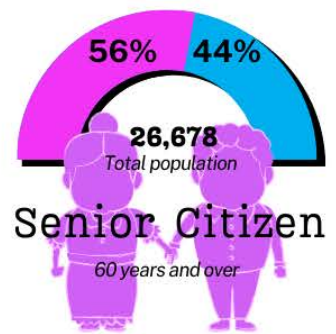

Reference No: 2025-02-144-IG

Total Population

as of 01 May 2020

132,709

Female

139,170

Male

SEX RATIO
100:105

AGE-SEX PYRAMID

LITERACY

BIRTH STATISTICS

EMPLOYMENT

(33,404 females vs 67,154 males)

Out of 181,276 total population aged 15 years and over were engaged in a gainful activity during the 12 months preceding the census