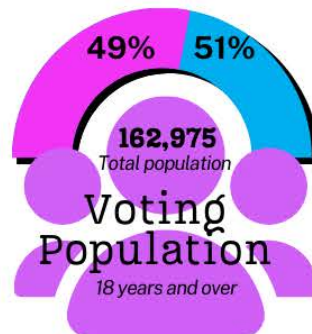

Reference No: 2025-02-144-IG

Total Population

as of 01 May 2020

132,709

Female

139,170

Male

SEX RATIO
100:105

AGE-SEX PYRAMID

LITERACY

BIRTH STATISTICS

EMPLOYMENT

(33,404 females vs 67,154 males)

Out of 181,276 total population aged 15 years and over were engaged in a gainful activity during the 12 months preceding the census