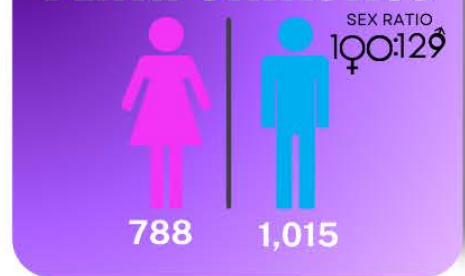

DEATH STATISTICS