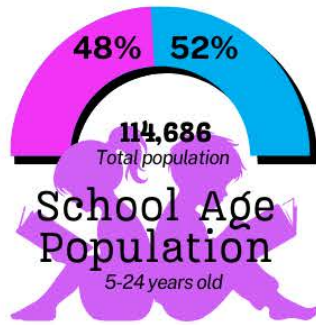

Reference No: 2025-02-144-IG

Total Population

as of 01 May 2020

132,709

Female

139,170

Male

SEX RATIO
100:105

AGE-SEX PYRAMID

LITERACY

BIRTH STATISTICS

EMPLOYMENT

(33,404 females vs 67,154 males)

Out of 181,276 total population aged 15 years and over were engaged in a gainful activity during the 12 months preceding the census