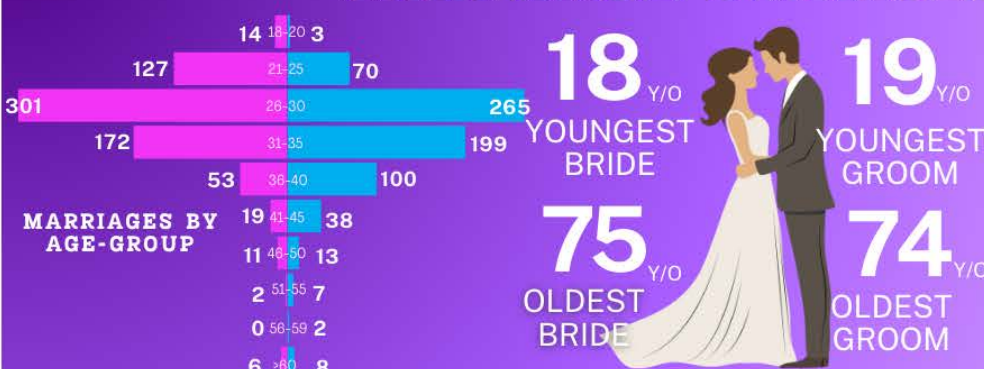

MARRIAGE STATISTICS

705

ACTUAL MARRIAGES

Source: Philippine Statistics Authority, 2020 Census of Population and Housing (CPH) Philippine Statistics Authority, Catanduanes, Tabulation from Birth, Marriage and Death Certificates