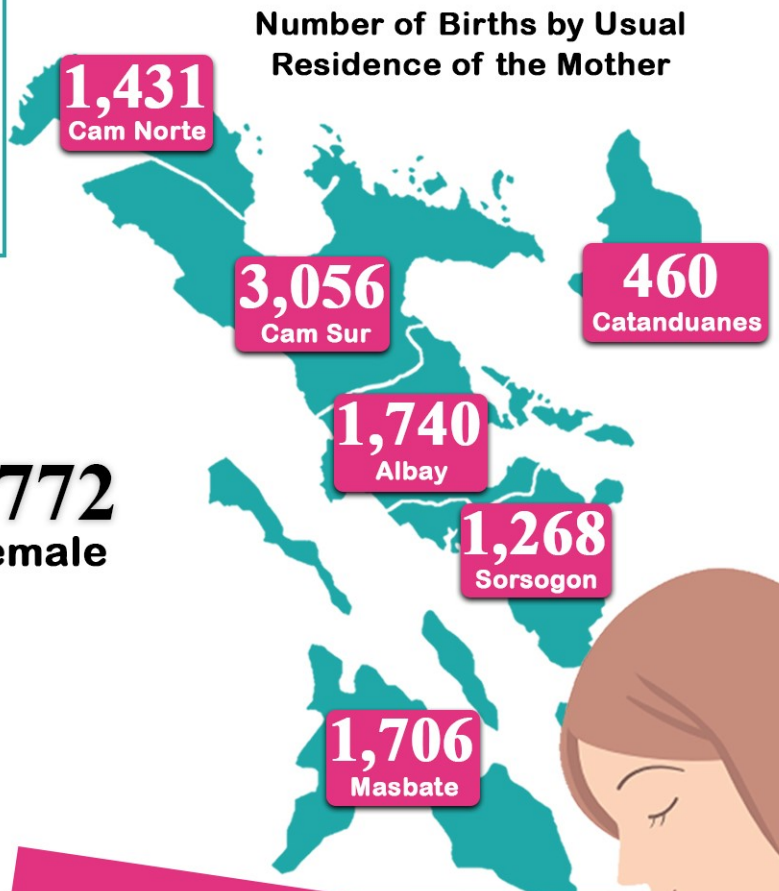

REGISTERED BIRTHS TO TEENAGE MOTHERS (19 YEARS OLD AND BELOW) IN BICOL REGION, 2023

4,889
Male

4,772
Female

103 PER 100
Sex Ratio