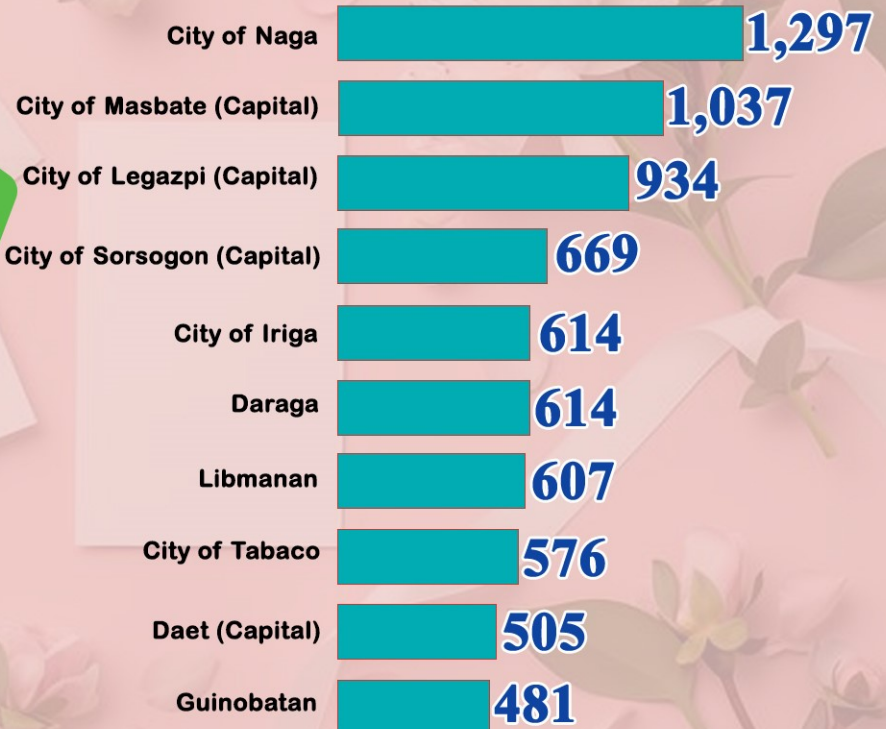

## 25,511

Total Registered  
Marriages

## 10.8%

28,595  
2022

### Most Number of Marriages by Place of Occurrence (City/Municipality)