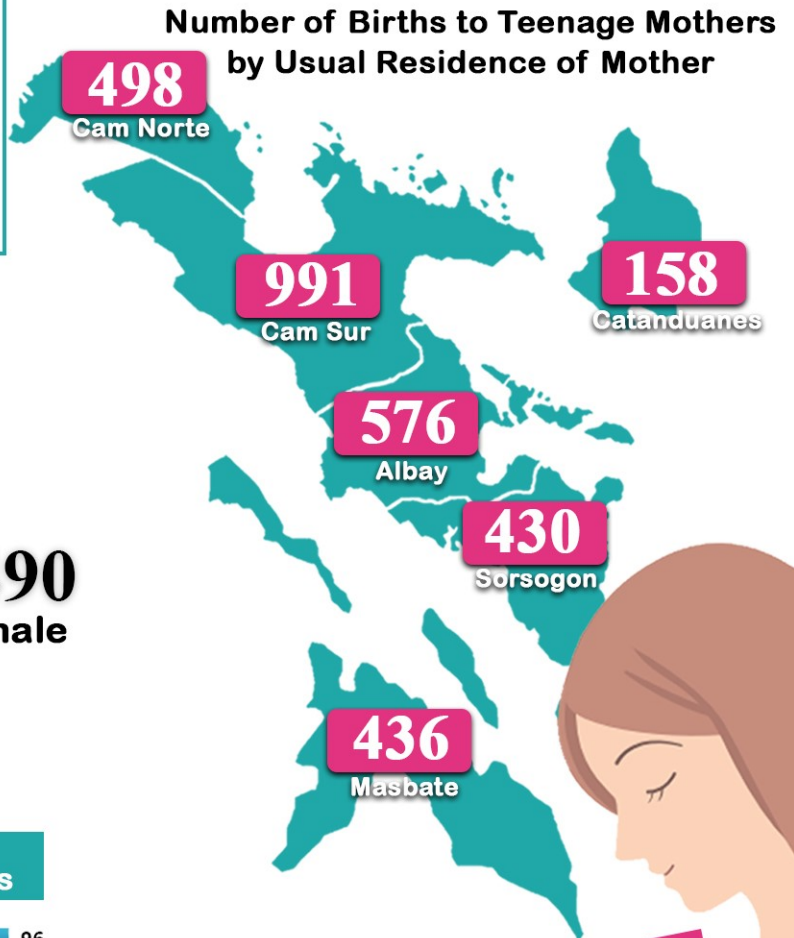

REGISTERED BIRTHS TO TEENAGE MOTHERS (13-17 YEARS OLD) IN BICOL REGION, 2022

Top 20 Cities and Municipalities with the Most Registered Births to Teenage Mothers