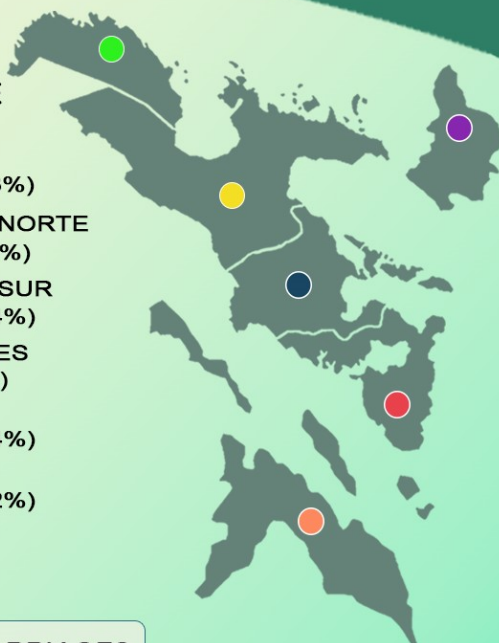

## Registered Live Births

**51.9%**  
(50,668)  
Male

**48.2%**  
(47,047)  
Female

Sex Ratio **108 PER 100**

### LIVE BIRTHS BY PROVINCE

- ALBAY  
20,812 (21.3%)
- CAMARINES NORTE  
11,179 (11.4%)
- CAMARINES SUR  
32,652 (33.4%)
- CATANDUANES  
4,177 (4.3%)
- MASBATE  
15,060 (15.4%)
- SORSOGON  
13,835 (14.2%)