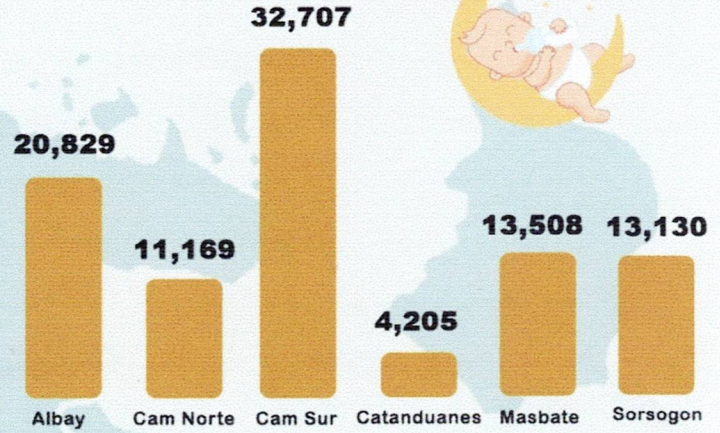

### Registered Live Births

# 95,548

### Sex Ratio

**52.2%**  
(49,891)  
Male

**47.8%**  
(45,657)  
Female

**109 PER 100**

### Number of Registered Live Births by Province