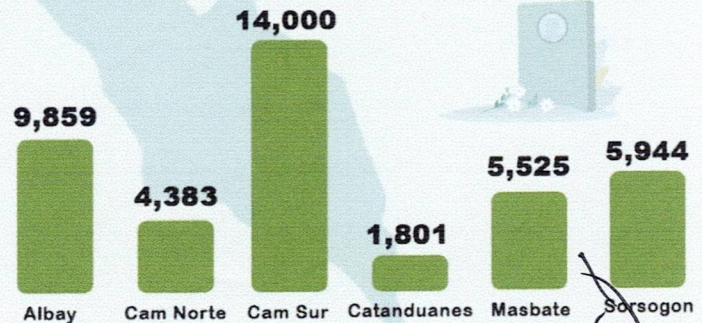

Number of Registered Deaths by Province

Source: PSA, Civil Registration Service, Vital Statistics Division

Note: Figures are not adjusted for under registration, Preliminary as of 31 May 2023