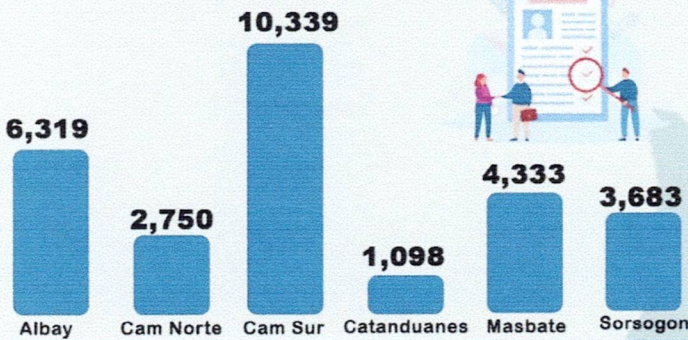

Number of Registered Marriages by Province