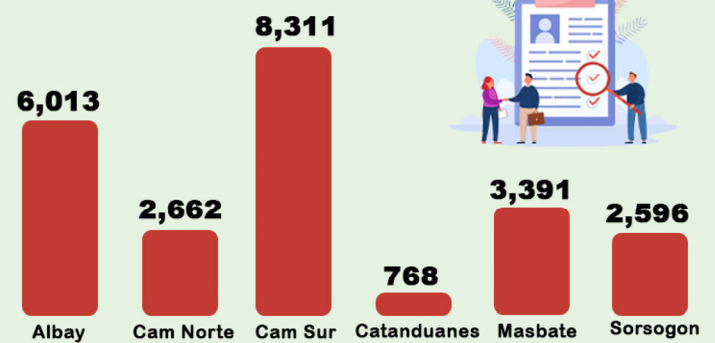

Live Births

90,309

Registered Live Births

Sex Ratio

51.8%
(46,780)
Male

48.2%
(43,529)
Female

108 PER 100

Number of Registered Live Births by Province

Marriages

23,741

Registered Marriages

Most marriages occur in

Number of Registered Marriages by Province

Deaths

39,693

Registered Deaths

Sex Ratio

57.3%
(22,728)
Male

42.7%
(16,965)
Female

134 PER 100

Number of Registered Deaths by Province

Source: Philippine Statistics Authority, Civil Registration Service, Vital Statistics Division (Released 31 July 2024)
Note: Figures are not adjusted for under registration, Preliminary as of 31 May 2024