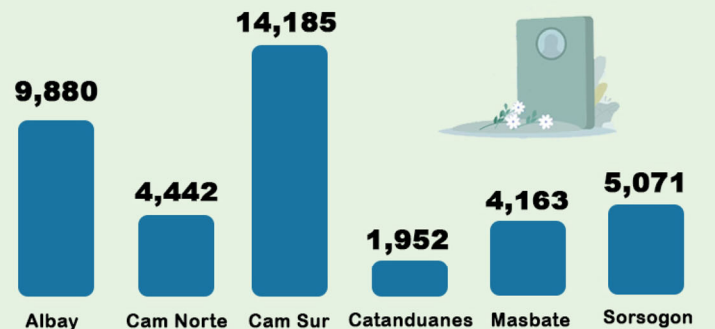

Live Births

90,309

Registered Live Births

Sex Ratio

51.8%
(46,780)
Male

48.2%
(43,529)
Female

108 PER 100

Number of Registered Live Births by Province

Marriages

23,741

Registered Marriages

Most marriages occur in

Number of Registered Marriages by Province

Deaths

39,693

Registered Deaths

Sex Ratio

57.3%
(22,728)
Male

42.7%
(16,965)
Female

134 PER 100

Number of Registered Deaths by Province

Source: Philippine Statistics Authority, Civil Registration Service, Vital Statistics Division (Released 31 July 2024)
Note: Figures are not adjusted for under registration, Preliminary as of 31 May 2024