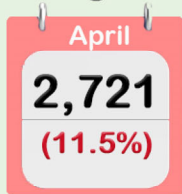

Live Births

90,309

Registered Live Births

Sex Ratio

51.8%
(46,780)
Male

48.2%
(43,529)
Female

108 PER 100

Number of Registered Live Births by Province

Marriages

23,741

Registered Marriages

Most marriages occur in

Number of Registered Marriages by Province

Deaths

39,693

Registered Deaths