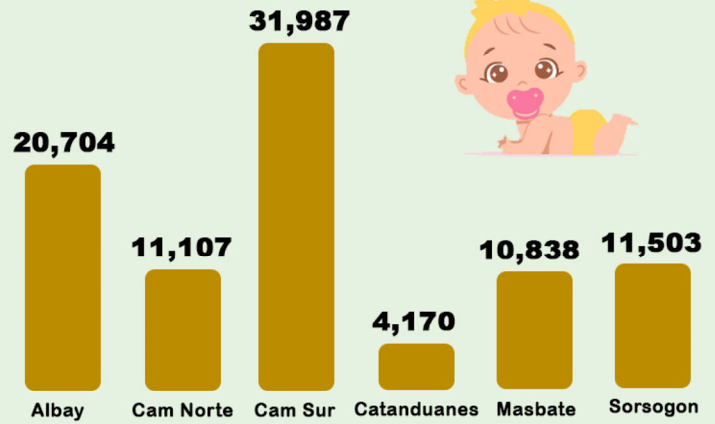

Live Births

90,309

Registered Live Births

Sex Ratio

51.8%
(46,780)
Male

48.2%
(43,529)
Female

108 PER 100

Number of Registered Live Births by Province

Marriages

23,741

Registered Marriages

Most marriages occur in

Number of Registered Marriages by Province

Deaths

39,693

Registered Deaths