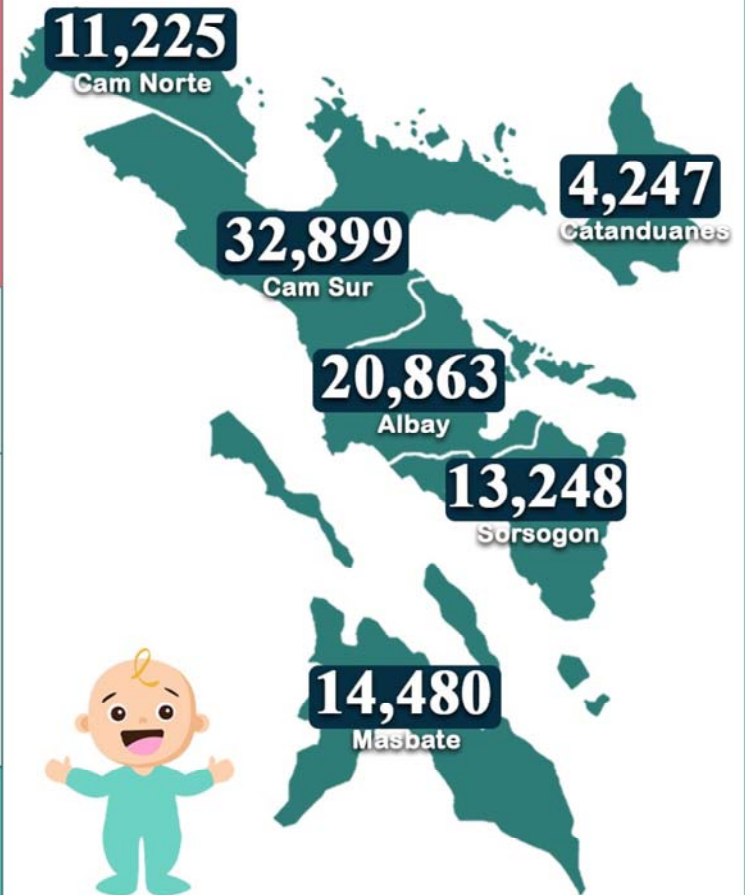

96,962 Total Registered Birth

10.9%

87,464
2021

Sex Ratio

52.2%
(50,605)
Male

47.8%
(46,357)
Female

109 PER 100

266 babies born daily or
about **11** babies born per hour

91,069 (93.9%)

ATTENDED BY HEALTH
PROFESSIONALS

5,661 (5.8%)

TRADITIONAL BIRTH ATTENDANTS

(0.3 OTHERS)

39,021
(40.2%)

LEGITIMATE

57,941
(59.8%)

ILLEGITIMATE

Number of Live Births by Usual Residence of Mother

Most births occur in September and October

September

10,180

(10.5%)

October

9,760

(10.1%)

November

9,157

(9.4%)

December

8,859

(9.1%)