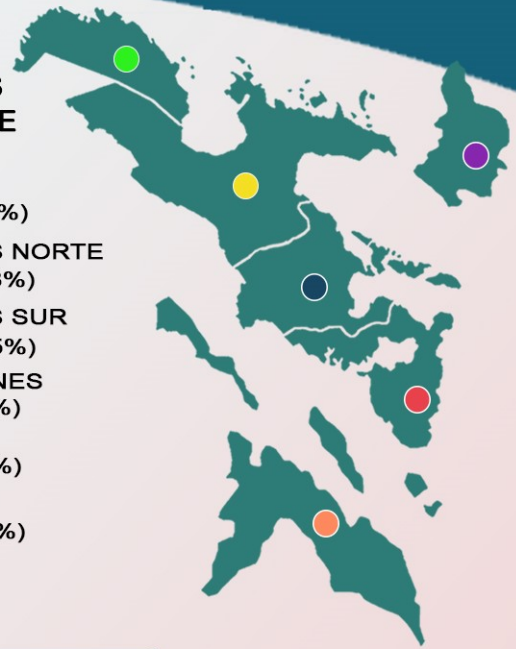

### Sex Ratio

**52.1%**  
(9,724)  
Male

**47.9%**  
(8,933)  
Female

**109 PER 100**

### LIVE BIRTHS BY PROVINCE

- ALBAY  
5,400 (28.9%)
- CAMARINES NORTE  
3,132 (16.8%)
- CAMARINES SUR  
6,072 (32.5%)
- CATANDUANES  
1,045 (5.6%)
- MASBATE  
1,845 (9.9%)
- SORSOGON  
1,163 (6.2%)